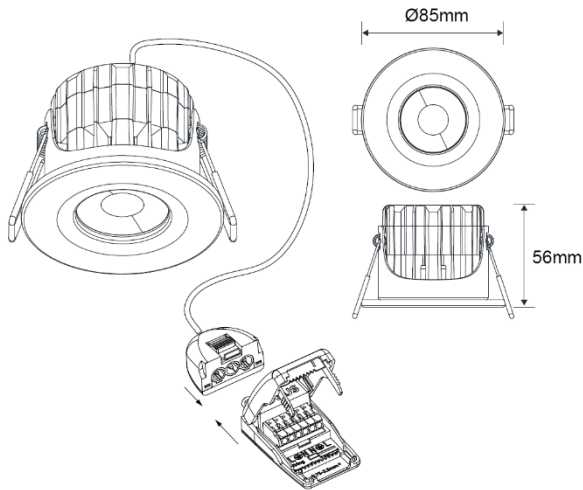

Product Code:	RULX-01
Comparable to:	50W halogen
Total Power (W):	5.2/6.6
Power Factor:	0.9
Total Light Output (lm):	660/820
Emergency Light Output (lm):	NA
Efficacy (lm/cctW):	130/125
Lux at 1m (lux):	540/670
Emergency Lux at 1m (lux):	NA
CCT (K):	2700/3000/4000/5700
CRI:	80
IP:	65
Operation Temperature (°C):	-20 ≤ Ta ≤ +40
Inrush Current:	7.5A/100us
RG Value:	0
SDCM:	6
Pst LM:	NA
SVM:	NA
Energy Class:	D
Rated Life to L70B50 (Hrs):	30000
Dimensions ØxH (mm):	85x56
Cut Out (mm):	72
Weight (kg):	0.32
Separate Control Gear Information	
Type of Light Source:	LED
Full Load Efficiency (%):	84
P _{NET} (W):	NA
Dimensions (mm):	48x40x17

ULTIMUM EXPRESS LED FIRE RATED DOWNLIGHT 5W/7W, IP65

Cone Illuminance Diagram

Diagram for RULX-01 in 7W, 4000K. Other diagrams available on request

Dimension Diagram

Sensor Data

Time Off Delay:	NA
Illuminance Switching Range:	NA
Sensitivity Range (%):	NA
Mounting Height (max):	NA
Detection Zone Diameter (max):	NA