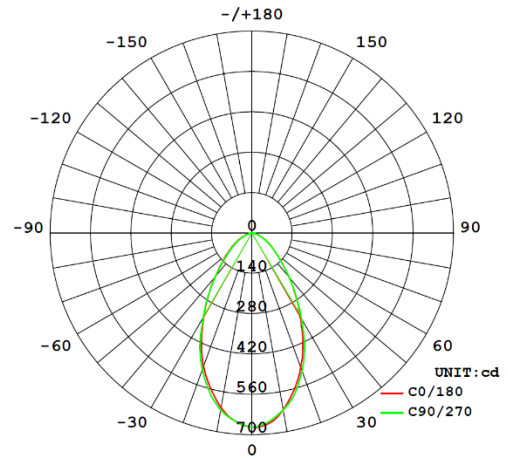

ULTIMUM EXPRESS LED FIRE RATED DOWNLIGHT 5W/7W, IP65

Cone Illuminance Diagram

Diagram for RULX-01 in 7W, 4000K. Other diagrams available on request

Dimension Diagram

Sensor Data

Time Off Delay:	NA
Illuminance Switching Range:	NA
Sensitivity Range (%):	NA
Mounting Height (max):	NA
Detection Zone Diameter (max):	NA

Polar Intensity Diagram

Diagram for RULX-01 in 7W, 4000K. Other diagrams available on request

Accessories

RULTRIM-03	ULTIMUM+ trim, Polished Chrome
RULTRIM-10	ULTIMUM+ trim, Matte Black
RULTRIM-13	ULTIMUM+ trim, Brushed Chrome
RULSTRIM-14	ULTIMUM+ trim, Antique Brass
RLA250DTG-01	LOADPRO 250W LED Grid Dimmer
R1001G2W	100W LED Wall Plate Dimmer