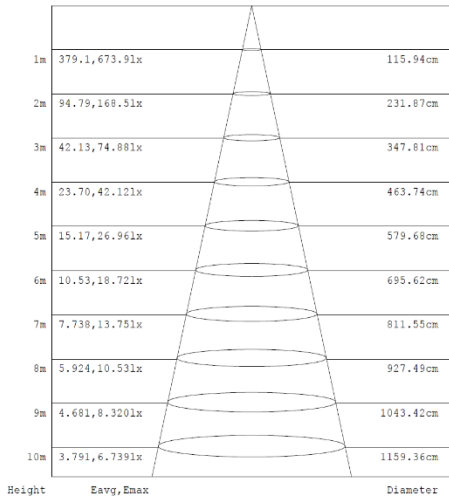

Product Code:	RULX-01
Comparable to:	50W halogen
Total Power (W):	5.2/6.6
Power Factor:	0.9
Total Light Output (lm):	660/820
Emergency Light Output (lm):	NA
Efficacy (lm/cctW):	130/125
Lux at 1m (lux):	540/670
Emergency Lux at 1m (lux):	NA
CCT (K):	2700/3000/4000/5700
CRI:	80
IP:	65
Operation Temperature (°C):	-20 ≤ Ta ≤ +40
Inrush Current:	7.5A/100us
RG Value:	0
SDCM:	6
Pst LM:	NA
SVM:	NA
Energy Class:	D
Rated Life to L70B50 (Hrs):	30000
Dimensions ØxH (mm):	85x56
Cut Out (mm):	72
Weight (kg):	0.32
Separate Control Gear Information	
Type of Light Source:	LED
Full Load Efficiency (%):	84
P _{NET} (W):	NA
Dimensions (mm):	48x40x17

ULTIMUM EXPRESS LED FIRE RATED DOWNLIGHT 5W/7W, IP65

Cone Illuminance Diagram

Diagram for RULX-01 in 7W, 4000K. Other diagrams available on request

Dimension Diagram

Sensor Data

Time Off Delay:	NA
Illuminance Switching Range:	NA
Sensitivity Range (%):	NA
Mounting Height (max):	NA
Detection Zone Diameter (max):	NA