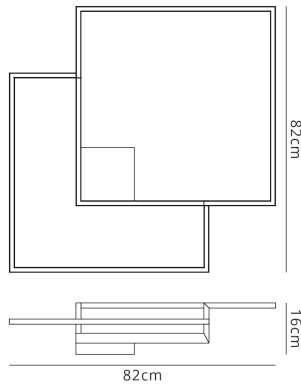

M7686

Boutique Black

Boutique Ceiling, 79W LED, 3000K, 4250lm, Black, 3yrs Warranty

LINE DRAWING

[Click to view the full product details](#)

DATA SHEET

MARKETING INFORMATION

Brief Description	Boutique Flush Ceiling 79W LED Black
Catalogue Description	Boutique Flush Ceiling 79W LED

PHYSICAL CHARACTERISTICS

Colour Finish	Black
Ceiling Mountable	Yes

MECHANICAL SPECIFICATION

Item Nett Weight (kg)	2.7kg
Length (mm)	820mm
Width (mm)	820mm
Height (mm)	160mm
Materials Used	Aluminium, Iron

ENERGY SPECIFICATION

Energy Class	A++ to A

LAMP SPECIFICATION

No: of Lamp	1
Lamp Socket	Integral LED
Recommended Lamp	Integral LED
Max Wattage Lamp (W)	79W
Lamp Included	Yes - Integrated
Type of Lamp Included	Integrated LED
Colour Temperature (K)	3000K Warm White (±5%)

LED SPECIFICATION

Average Life of LED (hrs)	30000hrs
Type of LED	SMD

OPTICAL SPECIFICATION

Beam Angle (°)	120°
System Flux (lm)	4250lm (±5%)
CRI	>80

DRIVER SPECIFICATION

Driver Included	Yes
Type of Driver	Constant Current

Inspired Lighting Ltd. are continually developing and improving their products.
Technical specifications subject to change without prior notice.