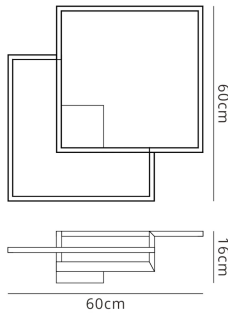

M7660

Boutique White

Boutique Ceiling, 42W LED, 3000K, 2450lm, White, 3yrs Warranty

LINE DRAWING

DATA SHEET

MARKETING INFORMATION

Brief Description	Boutique Flush Ceiling 42W LED White
Catalogue Description	LED Flush Ceiling Light

PHYSICAL CHARACTERISTICS

Colour Finish	White
Ceiling Mountable	Yes

MECHANICAL SPECIFICATION

Item Nett Weight (kg)	2kg
Length (mm)	600mm
Width (mm)	600mm
Height (mm)	160mm
Materials Used	Aluminium, Iron

ENERGY SPECIFICATION

Energy Class	A++ to A

LAMP SPECIFICATION

No: of Lamp	1
Lamp Socket	Integral LED
Recommended Lamp	Integral LED
Max Wattage Lamp (W)	42W
Lamp Included	Yes - Integrated
Type of Lamp Included	Integrated LED
Colour Temperature (K)	3000K Warm White (±5%)

LED SPECIFICATION

Average Life of LED (hrs)	30000hrs
Type of LED	SMD

OPTICAL SPECIFICATION

Beam Angle (°)	120°
System Flux (lm)	2450lm (±5%)
CRI	>80

DRIVER SPECIFICATION

Driver Included	Yes
Type of Driver	Constant Current

[Click to view the full product details](#)

Inspired Lighting Ltd. are continually developing and improving their products. Technical specifications subject to change without prior notice.