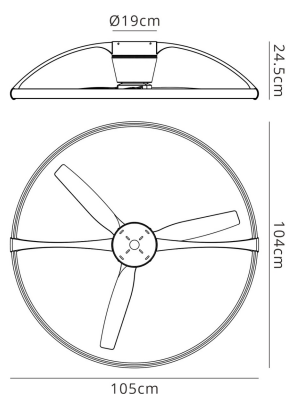

Nepal 105cm 75W LED Dimmable Light With Built-In 35W DC Reversible Fan, Silver/Wood Finish c/w Remote, APP & Alexa/Google Voice Control, 7200lm

LINE DRAWING

[Click to view the full product details](#)

DATA SHEET

MARKETING INFORMATION

Barcode	8435153275338
Brief Description	Nepal 75W LED Dimmable Ceiling Light & Fan, Remote / APP / Voice Controlled Silver
Catalogue Description	Nepal 75W LED Dimmable Ceiling Light & Fan, Remote / APP / Voice Controlled

PHYSICAL CHARACTERISTICS

Colour Finish	Silver
Colour Finish 2	Wood

MECHANICAL SPECIFICATION

Item Nett Weight (kg)	6.3kg
Diameter (mm)	1050mm
Height (mm)	245mm
Materials Used	Metal, Acrylic

ENERGY SPECIFICATION

Energy Class	A++ to A

LAMP SPECIFICATION

No: of Lamp	1
Lamp Socket	Integral LED
Recommended Lamp	Integral LED
Max Wattage Lamp (W)	75W
Lamp Included	Yes - Integrated
Type of Lamp Included	Integrated LED
Colour Temperature (K)	2700 - 5000K Tuneable White (±5%)

LED SPECIFICATION

Average Life of LED (hrs)	25000hrs
Type of LED	SMD

OPTICAL SPECIFICATION

Lumens Per LED	25-27lm
Beam Angle (°)	360°
System Flux (lm)	7200lm (±5%)
CRI	>80

Inspired Lighting Ltd. are continually developing and improving their products.
Technical specifications subject to change without prior notice.