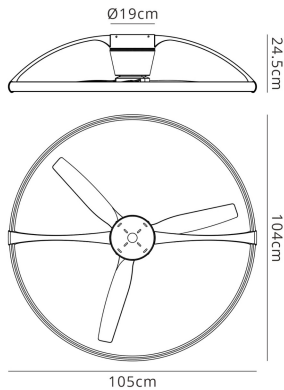

M7532

Nepal

Nepal 105cm 75W LED Dimmable Ceiling Light With Built-In 35W DC Reversible Fan, White/Wood Finish c/w Remote, APP & Alexa/Google Voice Control, 7200lm

LINE DRAWING

[Click to view the full product details](#)

PHYSICAL CHARACTERISTICS

Colour Finish	White
Colour Finish 2	Wood

MECHANICAL SPECIFICATION

Item Nett Weight (kg)	6.3kg
Diameter (mm)	1050mm
Height (mm)	245mm
Materials Used	Metal, Acrylic

ENERGY SPECIFICATION