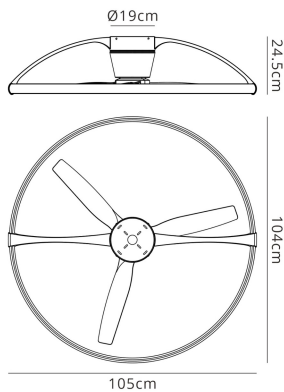

M7531

Nepal

Nepal 105cm 75W LED Dimmable Light With Built-In 35W DC Reversible Fan, Black Finish c/w Remote Control, APP & Alexa/Google Voice Control, 7200lm

LINE DRAWING

[Click to view the full product details](#)

DATA SHEET

MARKETING INFORMATION

Barcode	8435153275316
Brief Description	Nepal 75W LED Dimmable Ceiling Light & Fan, Remote / APP / Voice Controlled Black
Catalogue Description	Nepal 75W LED Dimmable Ceiling Light & Fan, Remote / APP / Voice Controlled

PHYSICAL CHARACTERISTICS

Colour Finish	Black
Colour Finish 2	White

MECHANICAL SPECIFICATION

Item Nett Weight (kg)	6.3kg
Diameter (mm)	1050mm
Height (mm)	245mm
Materials Used	Metal, Acrylic

ENERGY SPECIFICATION

Energy Class	A++ to A

LAMP SPECIFICATION

No: of Lamp	1
Lamp Socket	Integral LED
Recommended Lamp	Integral LED
Max Wattage Lamp (W)	75W
Lamp Included	Yes - Integrated
Type of Lamp Included	Integrated LED
Colour Temperature (K)	2700 - 5000K Tuneable White (±5%)

LED SPECIFICATION

Average Life of LED (hrs)	25000hrs
Type of LED	SMD

OPTICAL SPECIFICATION

Lumens Per LED	25-27lm
Beam Angle (°)	360°
System Flux (lm)	7200lm (±5%)
CRI	>80

Inspired Lighting Ltd. are continually developing and improving their products.
Technical specifications subject to change without prior notice.