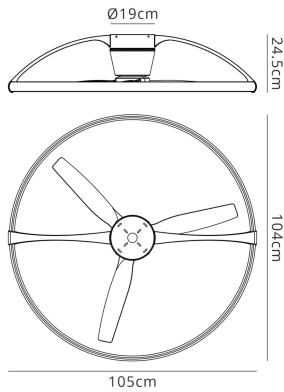

M7530

Nepal

Nepal 105cm 75W LED Dimmable Light With Built-In 35W DC Reversible Fan, White Finish c/w Remote Control, APP & Alexa/Google Voice Control, 7200lm

LINE DRAWING

[Click to view the full product details](#)

PHYSICAL CHARACTERISTICS

Colour Finish	White
---------------	-------

MECHANICAL SPECIFICATION

Item Nett Weight (kg)	6.3kg
Diameter (mm)	1050mm
Height (mm)	245mm
Materials Used	Metal, Acrylic

ENERGY SPECIFICATION