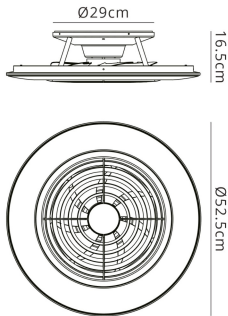

M7495

Alisio Mini

Alisio Mini 52.5cm 70W LED Dimmable Ceiling Light With Built-In 30W DC Reversible Fan, Black Finish c/w Remote Control, 4900lm

LINE DRAWING

[Click to view the full product details](#)

DATA SHEET

Colour Finish	Black
Colour Finish 2	White

MECHANICAL SPECIFICATION

Item Nett Weight (kg)	3.65kg
Diameter (mm)	525mm
Height (mm)	165mm
Materials Used	Metal/ABS

ENERGY SPECIFICATION

Energy Class	A++ to A
--------------	----------

LAMP SPECIFICATION

No: of Lamp	1
Lamp Socket	Integral LED
Recommended Lamp	Integral LED
Max Wattage Lamp (W)	70W
Lamp Included	Yes - Integrated
Type of Lamp Included	Integrated LED
Colour Temperature (K)	2700 - 5000K Tuneable White (±5%)

#### PRODUCT COMPONENT SPECIFICATION

Base Dimensions (mm)	D:290mm
Remote Control Information	R00131