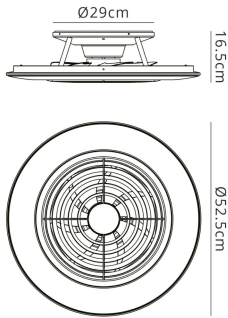

M7494

Alisio Mini

Alisio Mini 52.5cm 70W LED Dimmable Ceiling Light With Built-In 30W DC Reversible Fan, Silver Finish c/w Remote Control, 4900lm

LINE DRAWING

[Click to view the full product details](#)

DATA SHEET

Colour Finish	Silver
Colour Finish 2	White

MECHANICAL SPECIFICATION

Item Nett Weight (kg)	3.65kg
Diameter (mm)	525mm
Height (mm)	165mm
Materials Used	Metal/ABS

ENERGY SPECIFICATION

Energy Class	A++ to A
--------------	----------

LAMP SPECIFICATION

No: of Lamp	1
Lamp Socket	Integral LED
Recommended Lamp	Integral LED
Max Wattage Lamp (W)	70W
Lamp Included	Yes - Integrated
Type of Lamp Included	Integrated LED
Colour Temperature (K)	2700 - 5000K Tuneable White (±5%)