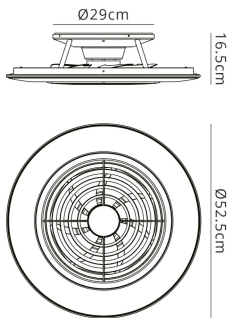

M7493

Alisio Mini

Alisio Mini 52.5cm 70W LED Dimmable Ceiling Light With Built-In 30W DC Reversible Fan, White Finish c/w Remote Control, 4900lm

LINE DRAWING

[Click to view the full product details](#)

DATA SHEET

Colour Finish	White
---------------	-------

MECHANICAL SPECIFICATION

Item Nett Weight (kg)	3.65kg
Diameter (mm)	525mm
Height (mm)	165mm
Materials Used	Metal/ABS

ENERGY SPECIFICATION

Energy Class	A++ to A
--------------	----------

LAMP SPECIFICATION

No: of Lamp	1
Lamp Socket	Integral LED
Recommended Lamp	Integral LED
Max Wattage Lamp (W)	70W
Lamp Included	Yes - Integrated
Type of Lamp Included	Integrated LED
Colour Temperature (K)	2700 - 5000K Tuneable White (±5%)