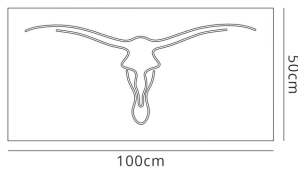

M7266

Trazos

Trazos Bison Picture Wall Lamp, 20W LED, 4000K, 1000lm, Matt Black, 3yrs Warranty

LINE DRAWING

[Click to view the full product details](#)

DATA SHEET

MARKETING INFORMATION

Barcode	8435153272660
Brief Description	Trazos Bison Picture Wall Lamp 20W LED
Catalogue Description	LED Bison Wall Lamp

PHYSICAL CHARACTERISTICS

Colour Finish	Matt Black
Ceiling Mountable	No
Wall Mountable	Yes

MECHANICAL SPECIFICATION

Item Nett Weight (kg)	7.4kg
Width (mm)	1000mm
Height (mm)	500mm
Projection (mm)	40mm
Materials Used	Wood

ENERGY SPECIFICATION

Energy Class	A++ to A

LAMP SPECIFICATION

No: of Lamp	1
Lamp Socket	Integral LED
Recommended Lamp	Integral LED
Max Wattage Lamp (W)	20W
Lamp Included	Yes - Integrated
Type of Lamp Included	Integrated LED
Colour Temperature (K)	4000K Cool White (±5%)

LED SPECIFICATION

Average Life of LED (hrs)	20000hrs
Type of LED	2835

OPTICAL SPECIFICATION

Beam Angle (°)	120°
System Flux (lm)	1000lm (±5%)
CRI	>80

DRIVER SPECIFICATION

Driver Included	Yes

Inspired Lighting Ltd. are continually developing and improving their products. Technical specifications subject to change without prior notice.