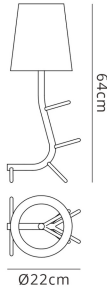

M7253

Centipede

Centipede Table Lamp With Shade, 1 x E27, Blue / White

LINE DRAWING

DATA SHEET

MARKETING INFORMATION

Barcode	8435153272530
Brief Description	Centipede Table Lamp 1 Light Blue
Catalogue Description	1 Light Table Lamp

PHYSICAL CHARACTERISTICS

Colour Finish	Blue
---------------	------

MECHANICAL SPECIFICATION

Item Nett Weight (kg)	0.8kg
Length (mm)	220mm
Width (mm)	220mm
Height (mm)	640mm
Materials Used	Iron

ENERGY SPECIFICATION