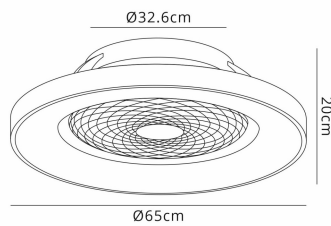

M7126

Tibet

Tibet 65cm 70W LED Dimmable Ceiling Light With 35W DC Reversible Fan Remote, APP, Alexa & Google Voice, 3900lm, Wood Effect/White, 5yrs Wrrnty

LINE DRAWING

[Click to view the full product details](#)

PHYSICAL CHARACTERISTICS

Colour Finish	Wood Effect
Colour Finish 2	White

MECHANICAL SPECIFICATION

Item Nett Weight (kg)	6.4kg
Diameter (mm)	650mm
Height (mm)	200mm
Materials Used	Metal/ABS

ENERGY SPECIFICATION