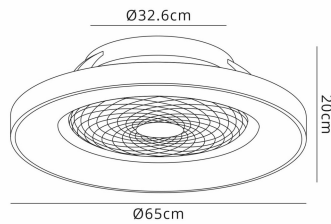

M7125

Tibet

Tibet 65cm 70W LED Dimmable Ceiling Light With 35W DC Reversible Fan, Remote, APP & Alexa/Google Voice, 3900lm, Silver, 5yrs Warranty

LINE DRAWING

[Click to view the full product details](#)

DATA SHEET

Colour Finish	Silver
Colour Finish 2	White

MECHANICAL SPECIFICATION

Item Nett Weight (kg)	6.4kg
Diameter (mm)	650mm
Height (mm)	200mm
Materials Used	Metal/ABS

ENERGY SPECIFICATION

Energy Class	A++ to A
--------------	----------

Number of Cartons	1
Carton CBM	0.1304
Carton Gross Weight (kg)	8.7kg (±5%)

ADDITIONAL INFORMATION

UK Commodity Code	8414510090
Country of Origin	China

OVERVIEW

In the wake of the unfathomable response the Aliso range received, Mantra have expanded on