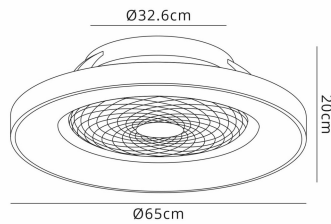

M7124

Tibet

Tibet 65cm 70W LED Dimmable Ceiling Light With 35W DC Reversible Fan Remote, APP & Alexa/Google Voice, 3900lm, Gold/Black, 5yrs Warranty

LINE DRAWING

[Click to view the full product details](#)

Colour Finish	Gold
Colour Finish 2	Black

MECHANICAL SPECIFICATION

Item Nett Weight (kg)	6.4kg
Diameter (mm)	650mm
Height (mm)	200mm
Materials Used	Metal/ABS

ENERGY SPECIFICATION

Energy Class	A++ to A
--------------	----------

Number of Cartons	1
Carton CBM	0.1304
Carton Gross Weight (kg)	8.7kg (±5%)

ADDITIONAL INFORMATION

UK Commodity Code	8414510090
Country of Origin	China

OVERVIEW

In the wake of the unfathomable response the Aliso range received, Mantra have expanded on