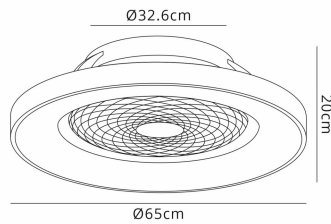

M7123

Tibet

Tibet 65cm 70W LED Dimmable Ceiling Light With 35W DC Reversible Fan, Remote, APP & Alexa/Google Voice, 3900lm, White, 5yrs Warranty

LINE DRAWING

[Click to view the full product details](#)

DATA SHEET

Colour Finish	White
---------------	-------

MECHANICAL SPECIFICATION

Item Nett Weight (kg)	6.4kg
Diameter (mm)	650mm
Height (mm)	200mm
Materials Used	Metal/ABS

ENERGY SPECIFICATION

Energy Class	A++ to A
--------------	----------