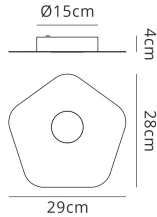

M6644

Area

Area Ceiling, 1 x GX53 (Max 9W, Not Included), Sand White

LINE DRAWING

[Click to view the full product details](#)

DATA SHEET

MARKETING INFORMATION

Brief Description	Area Flush Ceiling 1 Light
Catalogue Description	1 Light Flush Ceiling

PHYSICAL CHARACTERISTICS

Colour Finish	Sand White
Ceiling Mountable	Yes

MECHANICAL SPECIFICATION

Item Nett Weight (kg)	1kg
Length (mm)	290mm
Width (mm)	280mm
Height (mm)	40mm
Materials Used	Steel, Acrylic

M6644

Area

Bracket Dimensions (mm) D:150mm

CARTON INFORMATION

Number of Cartons	1
Carton CBM	0.0086
Carton Gross Weight (kg)	1.5kg (±5%)

ADDITIONAL INFORMATION

UK Commodity Code	9405199090
Country of Origin	China

OVERVIEW

José Ignacio Ballester presents the Area range with an asymmetric design. Each flush fitting is comprised from small pentagon shapes hosting one lamp and larger hexagons holding two or four lamps. This variation of shapes, sizes and lampholder positioning produces unusual composites of light distribution. Area is simple to install and maintain with its magnetic assembly structure which provides a source of light from the GX53 diffused lampholders, adding even more appeal.