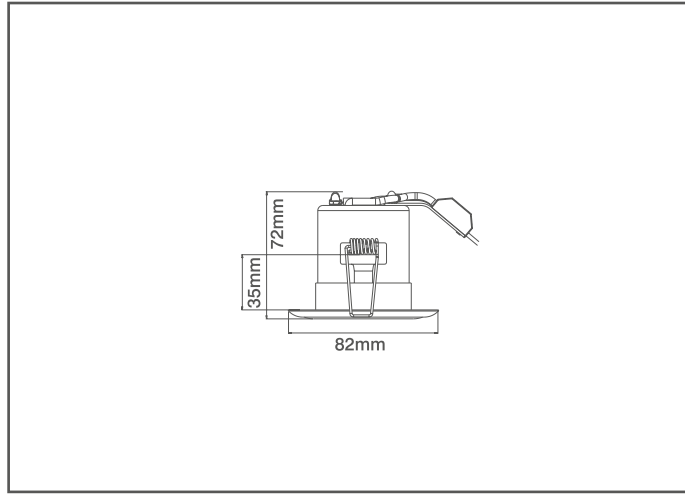

Product Code: OVGU315WH

Description: 50W Max. GU10 Fixed Downlight - White

General Information

Dimensions	82mm Diameter x 72mm (D)
Recess Depth	70mm
Materials	Housing: Powdercoated Steel
Finish	White
Product Weight	0.24Kg
Cutout	70mm Diameter
Ceiling Thickness	40mm Max.
Warranty	5 Years

Supply & Power

Input Voltage	230V~
Electrical Safety	Class I
Input Power	Lamp Dependant

Luminaire Information

Lamp Type	GU10
Lamp Wattage	50W Max.
Recommended Lamp Length	54mm (Overall)
Suitable Lamp Types	LED & Halogen
Output Information	See information supplied with lamp being installed