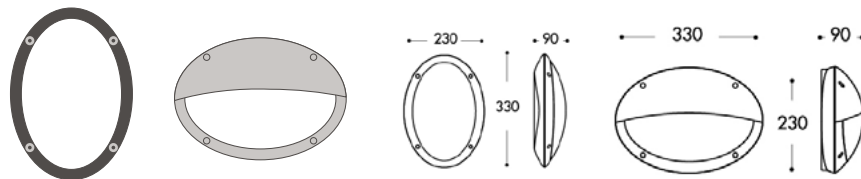

CODE	DESCRIPTION	LAMP	LAMP INC.	COMPARABLE TO	LIFETIME HRS	COLOUR	CARTON QTY
<b>MADDI OVAL</b>							
F1V3.AYE27	Maddi Oval Plain Bulkhead	E27	No	N/A	N/A	Black	16
F1V3.WYE27	Maddi Oval Plain Bulkhead	E27	No	N/A	N/A	White	16
F1V3.LYE27	Maddi Oval Plain Bulkhead	E27	No	N/A	N/A	Grey	16
<b>MADDI OVAL HORIZONTAL</b>							
F3V3.AYE27	Maddi Oval Eyelid Bulkhead	E27	No	N/A	N/A	Black	16
F3V3.WYE27	Maddi Oval Eyelid Bulkhead	E27	No	N/A	N/A	White	16
F3V3.LYE27	Maddi Oval Eyelid Bulkhead	E27	No	N/A	N/A	Grey	16