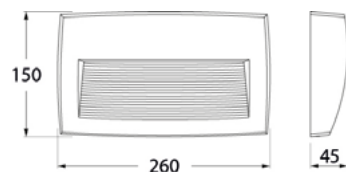

T: 0800 973 220

CODE	DESCRIPTION	LAMP	LAMP INC.	4W LED COMPARABLE TO	LIFETIME HRS	COLOUR	CARTON QTY
LORENZA 150 - 4W							
FAS1.AXJ1L	Lorenza 150 4W LED	R7s	Yes	40W Incandescent	25,000	Black	24
FAS1.LXJ1L	Lorenza 150 4W LED	R7s	Yes	40W Incandescent	25,000	Grey	24
LORENZA 270 - 11W							
				11W LED COMPARABLE TO			
FAS3.AXP1L	Lorenza 270 11W LED	R7s	Yes	100W Incandescent	25,000	Black	14
FAS3.LXP1L	Lorenza 270 11W LED	R7s	Yes	100W Incandescent	25,000	Grey	14