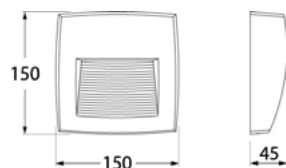

**Available in:**

Black

Grey

**Colour Temp:**

4000K

**PC Diffuser:**

CLEAR DIFFUSER

\* Light outputs quoted are those for the lamps and that when installed in the fittings will be less due to diffuser losses