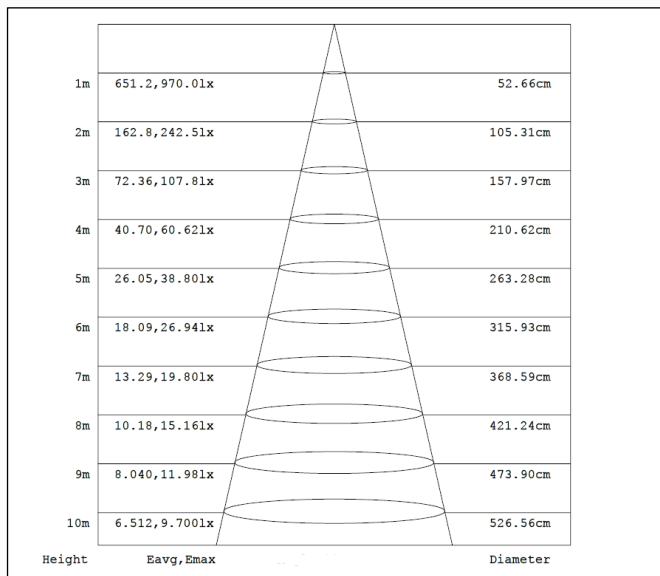

Cone Illuminance Diagram:

Diagram for RCGU5CX in 4,000K. Other diagrams available on request