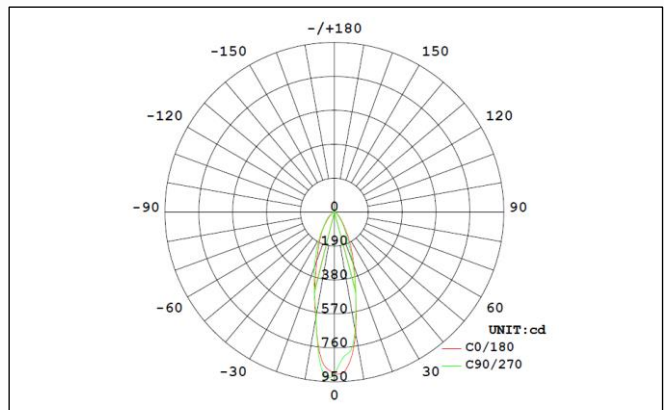

Polar Intensity Diagram:

Diagram for RCGU5CX in 4,000K. Other diagrams available on request

PLEASE NOTE: INFORMATION IN THIS DOCUMENT MAY BE SUBJECT TO CHANGE WITHOUT PRIOR NOTICE

IRE: TEL: +353 1 709 9000
 AUS: TEL: +61 7 3890 5444