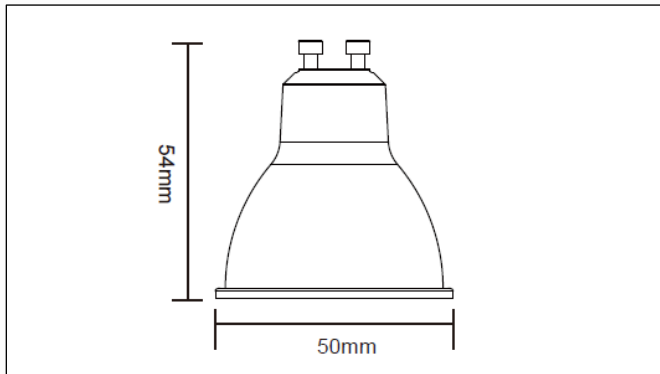

GU10 CONNECT, 5W WIFI CONTROLLABLE, DIMMABLE AND TUNABLE WHITE LED LAMP, STANDARD AND RGB, 30° AND 110°

Product Code:	RCGU5CX	RCGU5RGBCX
Comparable to:	50W Halogen	50W Halogen
Total Power (W):	5.2 - 5.3	5.2 - 5.3
Total Light Output (lm):	430 - 480	350-400
Efficacy (lm / cctW):	83 - 93	68-77
Illuminance at 1m (lux):	930 - 1,070	110-130
Beam Angle (deg):	30	110
CCT (K):	2,700 - 6,500	2,700 - 6,500
CRI (Ra):	80	80
Rated Life (hrs):	25,000	25,000
Warranty (yrs):	2	2
Ingress Protection (IP):	20	20
Impact Rating (IK):	10	10
Operating Temperature (°C):	-20 ≤ Ta ≤ +40	-20 ≤ Ta ≤ +40
Operating Voltage (Vac):	220-240	220-240
Power Factor (PF):	0.5	0.5
Height (mm):	53.5	53.5
Diameter (mm):	50	50
Box Qty:	1	1
Weight (kg):	0.03	0.03